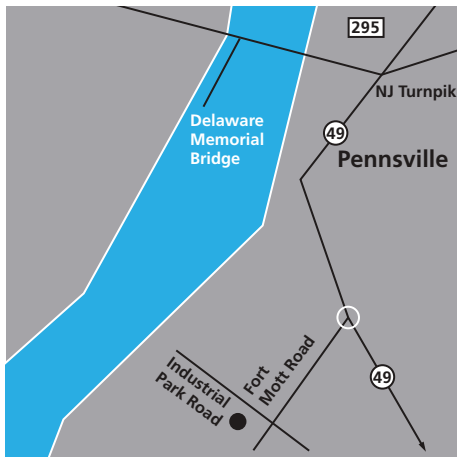

Your way to Siegfried in Pennsville

Siegfried (USA), Inc.

33 Industrial Park Road
Pennsville, NJ 08070
USA

Phone +1 856 678 3601
Fax +1 856 678 4008

info@siegfried-usa.com
www.siegfried-usa.com

From Delaware Memorial bridge:

- Take first exit after bridge (RTE 49 East)
- Follow RTE 49; you will go through 4 lights
- At the fifth light (Fort Mott Road) turn right
- After one mile turn right into Industrial Park Road

From New York City:

- Take last exit before bridge (RTE 49 East), Exit 1
- Follow RTE 49; you will go through 4 lights
- At the fifth light (Fort Mott Road) turn right
- After one mile turn right into Industrial Park Road